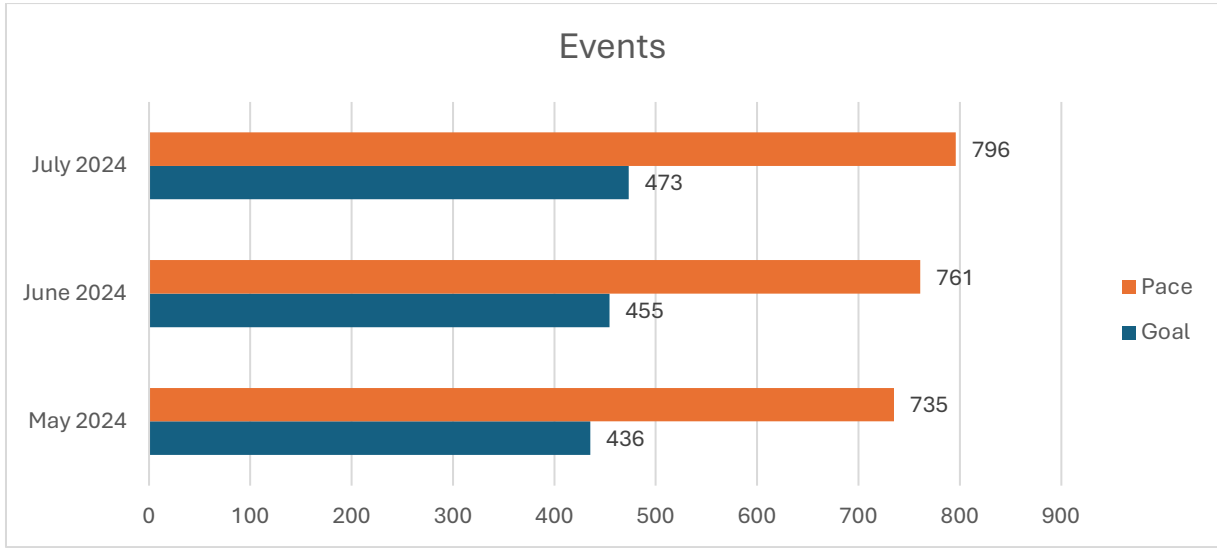

NLBI Vision 5.5 through July 2024

Averages:

Events per day = 1.06

Baptisms per day = 7.10