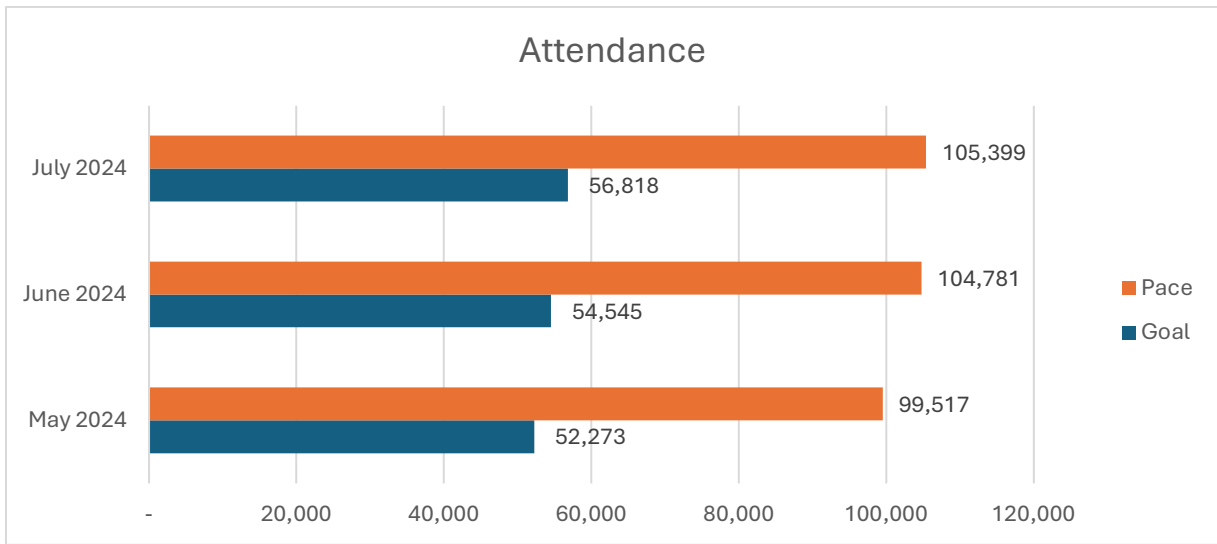

NLBI Vision 5.5 through July 2024

Averages:

Events per day = 1.06

Baptisms per day = 7.10