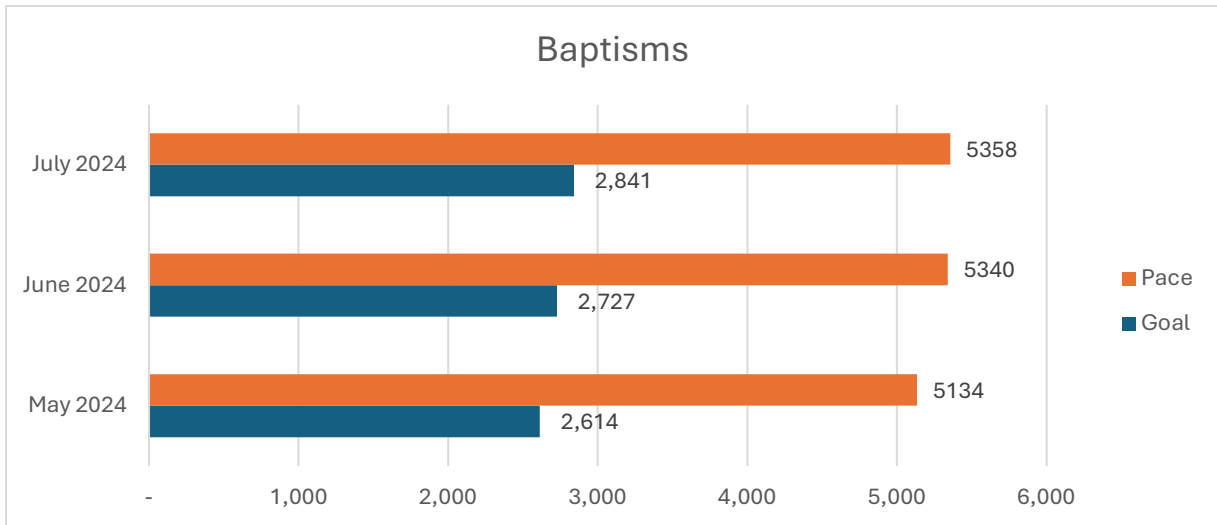

NLBI Vision 5.5 through July 2024

Averages:

Events per day = 1.06

Baptisms per day = 7.10